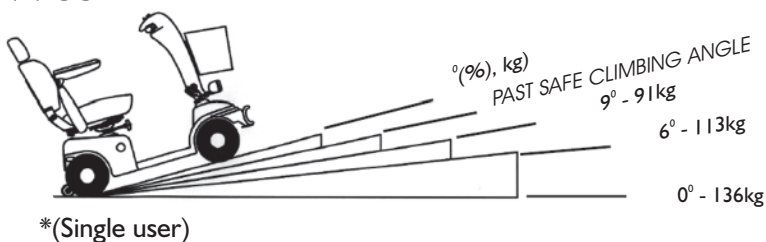

SPECIFICATIONS

778SL

Length	1230mm
Width	590mm
Height	1250mm
*Safe Climbing Angle	9 Degrees
*Max Climbing Angle	9 Degrees
Maximum Load Single User*	136Kgs
Charger	4Amp
Motor Size	1.2Hp
Maximum Speed	12Kph
Battery Capacity (Minimum Amp)	2 x 50Amp
Maximum Range #	up to 30km
Wheel Size	260/330mm
Turning Radius	1250mm
Weight (w/o batteries)	76kg

FEATURES

High Back Seat
Adjustable Steering Tiller
Adjustable Width Arm Rests
Modesty Panel
Fold Arm Rests
Sliding Rotating Seats
Front Shopping Basket
Variable Seat height
Battery Level Warning Light
Front & Rear Suspension
Front Lights
Anti Tips Wheels
Comprehensive Warranty

Shoprider is listed and complies with the regulations of the Therapeutic Goods Association of Australia and is manufactured to comply with all relevant international ISO standards.

IMPORTANT: Always be sure to read your owner's manual thoroughly before operating your machine.

WARNING: Do not exceed 10kph on public roads or paths

#Driving range varies with the factors shown below

- (1) The weight of the occupant
- (2) Level ground & Ambient temperature
- (3) Battery condition / Type of charger
- (4) Driving Style

778SL

SHOPRIDER®
www.shoprider.com.au *mobility*

Your Authorised dealer

For your nearest Distributor call 1800 672 633
Or visit our Web Site at www.shoprider.com.au