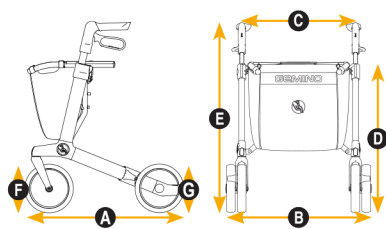

DIMENSIONS	
Maximum user weight	kg
Recommended user height	cm
Maximum load capacity in basket	kg
Total length A	cm
Total width B	cm
Total weight without basket (with basket)	kg
Width between centre of push handles C	cm
Seat height D	cm
Total height E	cm
Total height folded	cm
Total length folded	cm
Total width folded	cm
Diameter front wheels F	cm
Diameter rear wheels G	cm
PERFORMANCE	
Turning radius	cm
COLOUR OPTIONS	
Grey	
Silver grey	✓
Champagne	
Midnight blue	
Pink	
Apple green	
Black	
CERTIFICATES	
CE	✓
EN 12182	✓
ISO 11199-2	
ISO 11199-3	✓