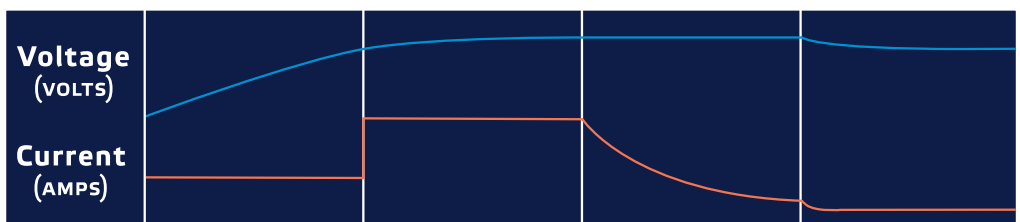

SMART CHARGE
AUTOMATIC REJUVENATION

SAFETY TIMERS
PREVENTS OVERCHARGING

MULTI STAGE
FOR MAXIMUM BATTERY LIFE

UNIVERSAL
AGM, GEL, WET & CALCIUM

IP51 CERTIFIED
APPROVED FOR USE WITH WHEELCHAIRS

ECO MODE
ULTRA LOW POWER CONSUMPTION AND ENERGY SAVING MODE

REVERSE POLARITY & SHORT CIRCUIT PROTECTION

Model: PX-2408M - 24 Volt 8 Amp FEATURES AND SPECIFICATIONS

Input	220-240VAC 50Hz	Electrical compliance	AS/NZS 60335.2.29
Power Consumption (Max)	1.6A (108W)	EMC compliance	AS/NZS CISPR 14.1
Output voltage	24V nominal	IP rating	IP51
Output current (Constant/Peak)	8 Amp	Battery types supported	VRLA (all AGM, Gel, SMF & WET)
Boost charge voltage	29V	Display	LED
Float trickle charge voltage	28.8V	Connections	Amphenol 'XLR' Connector
Cooling fan	No	Warranty	2 years
Safety timers	Yes	Nationwide support	Yes
Short circuit protected	Yes	Weight	1.7Kg (approx.)
Reverse polarity protected	Yes	Dimensions (LxWxH)	185 (L) x 153 (W) x 70 (H) mm