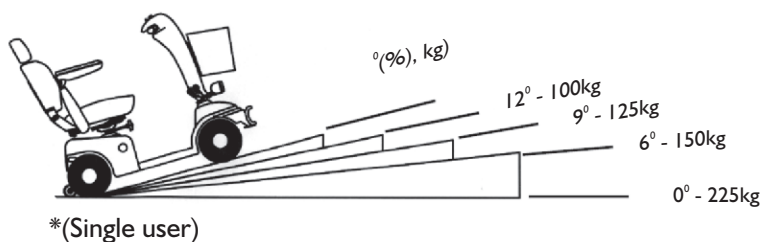

SHOPRIDER® *mobility*

www.shoprider.com.au

Your Authorised dealer

For your nearest Distributor call 1800 672 633
Or visit our Web Site at www.shoprider.com.au