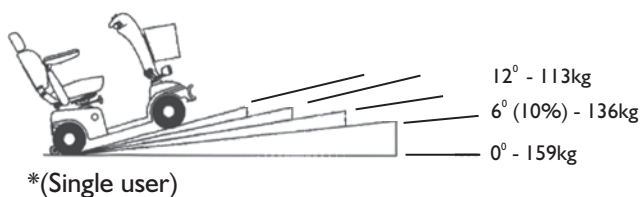

SPECIFICATIONS

	AllRounder
Length	1300mm
Width	640mm
Height	1200mm
*Safe Climbing Angle	9 Degrees
*Max Climbing Angle	12 Degrees
Maximum Load Single User*	159Kgs
Charger	8Amp
Motor Size	1.5Hp
Maximum Speed	12Kph
Battery Capacity (Minimum Amp)	40Amp
Maximum Range #	up to 40km
Wheel Size	330mm
Turning Radius	1440mm
Weight (with battery)	99kg

FEATURES

- Large Captain's Seat
- Adjustable Steering Tiller
- Adjustable Width Arm Rests
- Sliding rotating Seat
- Fold Arm Rests
- Variable Seat height
- Front Shopping Basket
- Horn
- Led Battery Level indicator
- Front Chrome Bumper
- Front & Rear Suspension
- Front & Rear Lights
- Hazard Lights /indicators
- High / Low Speed switch
- Anti Tips Wheels
- **Comprehensive Warranty**

Shoprider is listed and complies with the regulations of the Therapeutic Goods Association of Australia as well as the regulatory bodies and standards in America (FDA) and Europe (CE)

WARNING: Do not exceed 10kph on public roads or paths.

IMPORTANT: Always be sure to read your owner's manual thoroughly before operating your machine.

Driving range varies with the factors shown below

- (1) The weight of the occupant
- (2) Level ground & Ambient temperature
- (3) Battery condition / Type of charger
- (4) Driving Style

AllRounder

SHOPRIDER®
www.shoprider.com.au *mobility*

Your Authorised dealer

For your nearest Distributor call 1800 672 633
Or visit our Web Site at www.shoprider.com.au