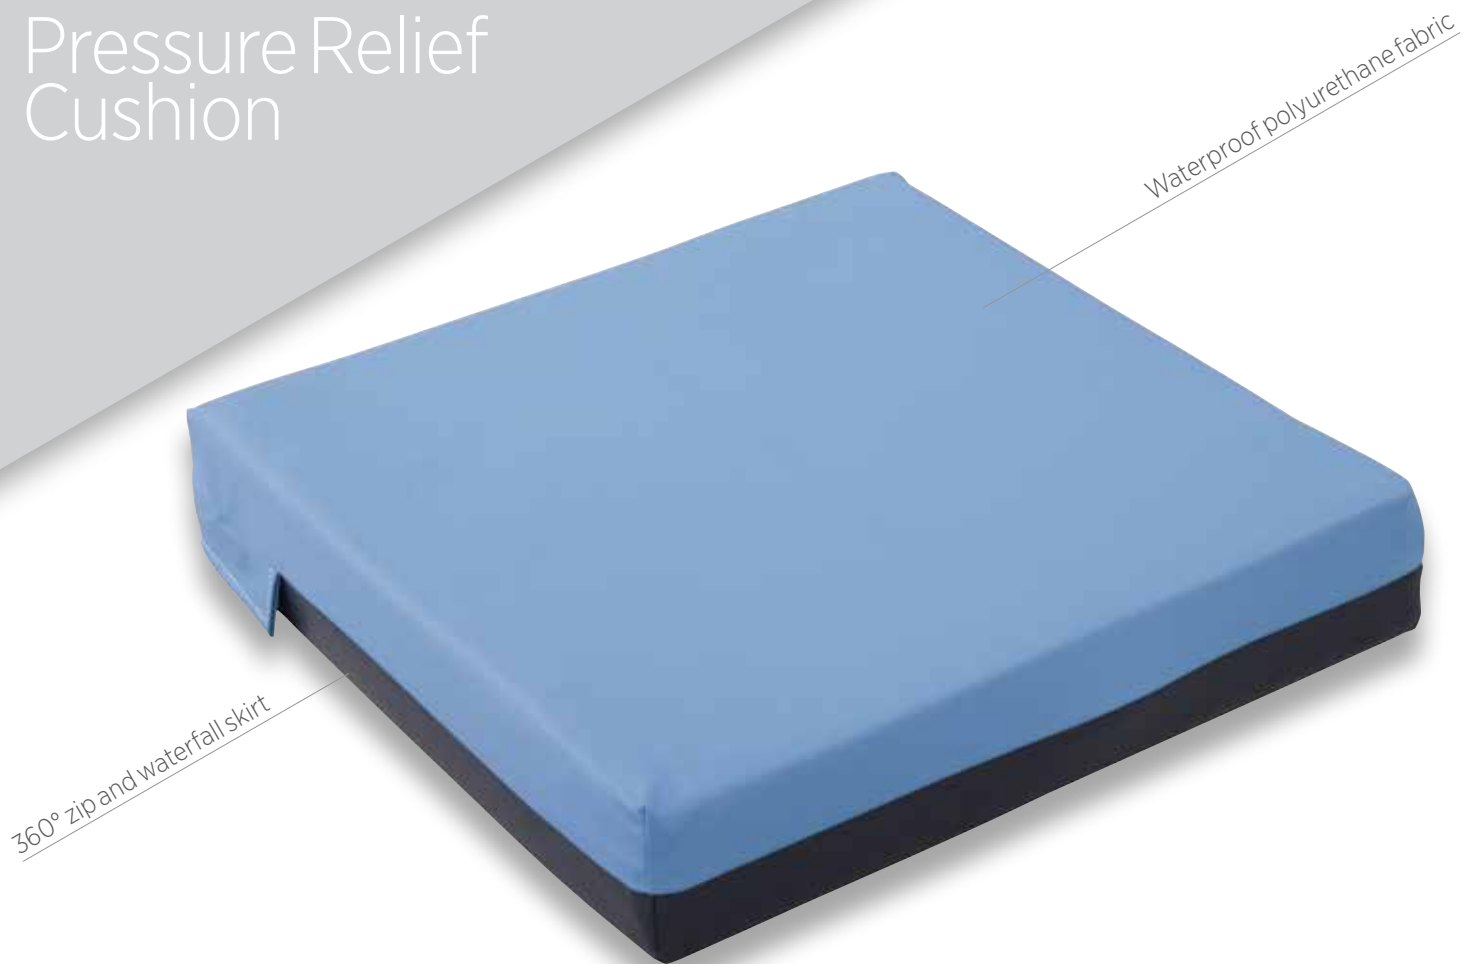

Pressure Relief Cushion

This two layer foam cushion provides improved pressure redistribution when seated.

This multi-purpose product is suitable for users with mild postural needs and comprises a high density foam support base with a super soft memory foam top layer.

Enclosed by a zippered two-way stretch waterproof polyurethane fabric cover for enhanced anti-shear and anti-friction benefits, with 360° zip and waterfall skirt to protect from moisture ingress.

Seams are stitched for strength, then welded for or maximum infection control.

o Formerly called the Comfort Cushion

CODE	BL7258
HEIGHT	75 mm
WIDTH	410 mm
DEPTH	410 mm
CAPACITY	120 kg
WARRANTY	1 year