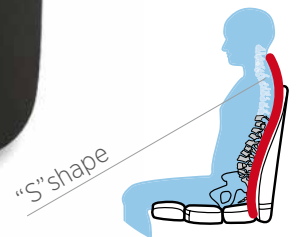

Wideback Backrest Support

Fabric: open weave,
non-allergenic
brushed nylon

Core: three grades
of high-resilient
urethane foam

Frame: impact resistant
polycarbonate
biomechanically moulded

Specially designed for
broader backs or larger frames

Removable, adjustable
lumbar pad

An award-winning portable backrest that transforms ordinary chairs into ergonomically correct seating. This wider support is specifically designed for users with a broad back or larger build.

Unlike ordinary "L" shaped chairs, the "S" shape of this backrest moulds the spine into a more anatomically correct position, helping to enhance overall posture by supporting proper spinal alignment.

- designed for users with a broad back and/or generally larger frame (suits male size 44+ and female size 18+)
- 50 mm wider and 30 mm taller than the Lowback Backrest Support
- lightweight and portable; includes elastic positioning straps and handle
- unique polycarbonate frame with polyurethane foam gently supports natural spine contours
- removable and adjustable lumbar pad for additional, customisable back support
- hypoallergenic brushed nylon cover can be removed and sponge washed
- helps prevent fatigue, provide relief from pain aggravated by poor posture and ease pain caused by spinal disc problems and sciatica